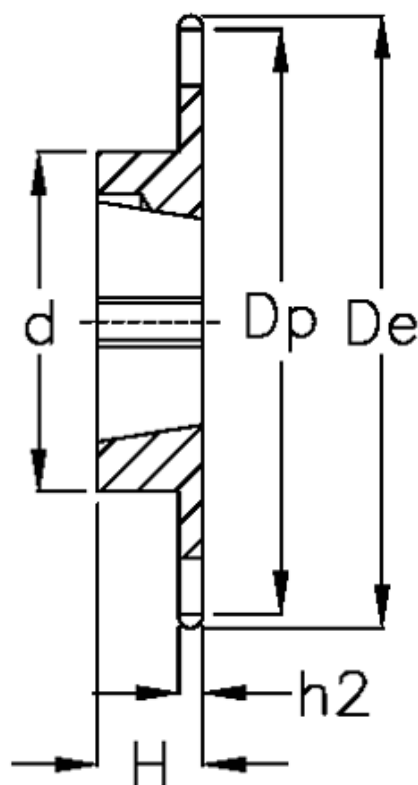

Article number: 616031003076

Description: Taperbored sprocket 06 B-1 Z=76 simplex  
for bushing 1210

## Measures

C = 1  
d = 70  
De = 234.9  
Dp = 230.49  
For bush = 1210  
For chain size = 3/8" x 7/32"  
For chain type = 06 B-1  
H = 25

h1 = 5.3  
Material = Støbejern  
Number of teeth = 76